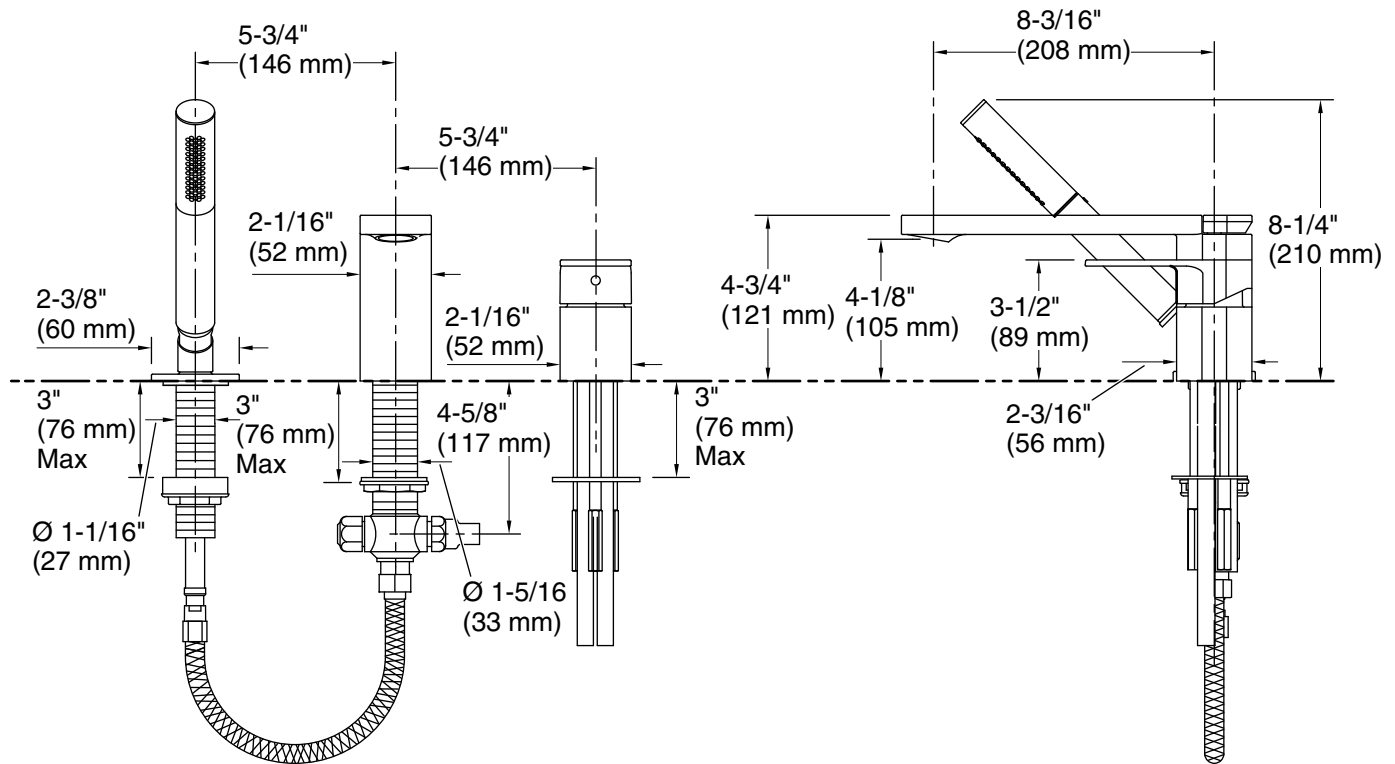

## Features

- Single handle controls both on/off activation and temperature settings.
- 8-3/16" (208 mm) spout reach.
- 8.0 gpm (30.3 lpm) maximum bath faucet flow rate at 45 psi (3.1 bar).
- 1.75 gpm (6.6 lpm) maximum handshower flow rate at 45 psi (3.1 bar).
- Coordinates with other products in the Parallel collection.

#### Technical Information

All product dimensions are nominal.

#### Spout:

Spout reach: 8-3/16" (209 mm)